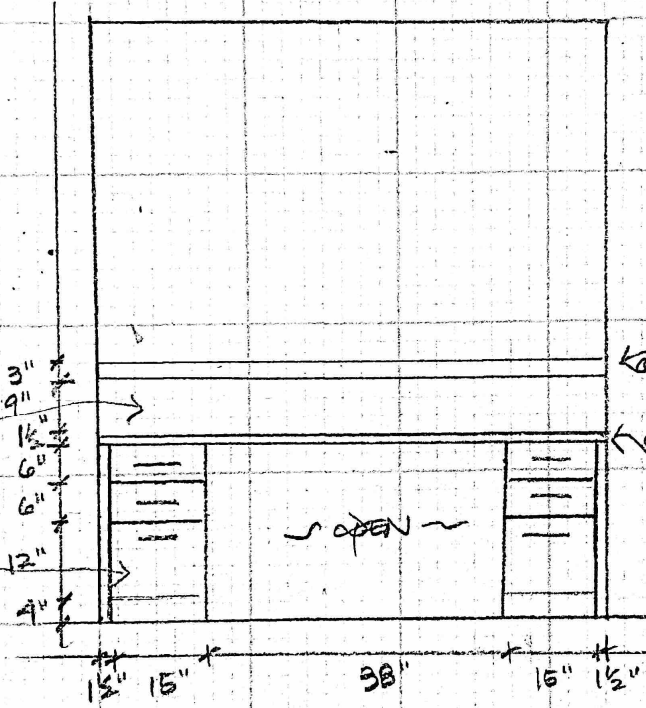

CLEAR OREGON PINE

← QUARTZ TRANSITION TOP 3" THICK
← QUARTZ WORKTOP 1 1/2" THICK

~ OPEN ~

30 ROCK SPRINGS RECEPTION DESK

1/2" = 1'